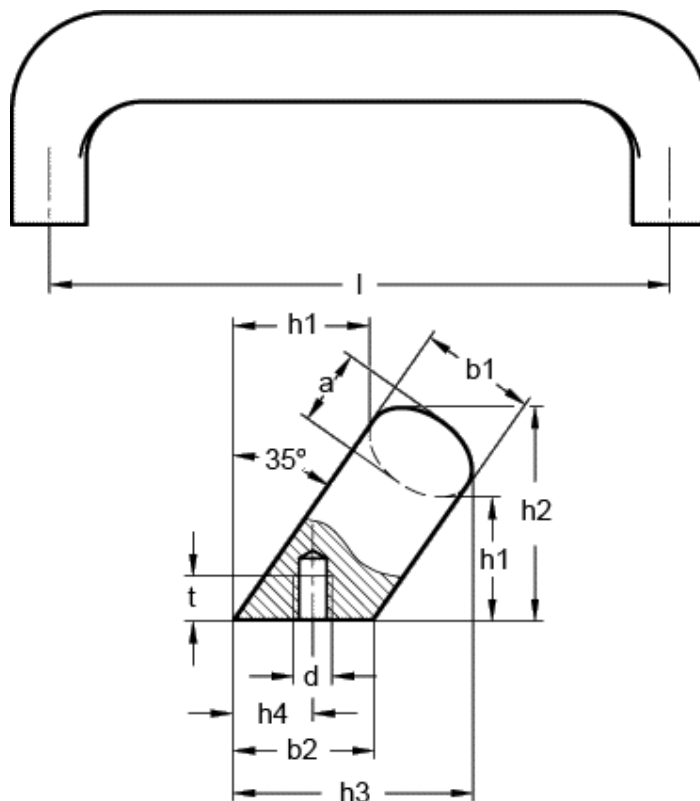

Article number: 20177149

Description: E+G Cabinet U-handle GN 565.2-20-128-EL

## Measures

a	= 13	l	= 128
b1	= 20	r	= 13
b2	= 24	t min	= 10
d	= M6		
h1	= 32		
h2	= 48		
h3	= 50		
h4 + 1	= 13.5		